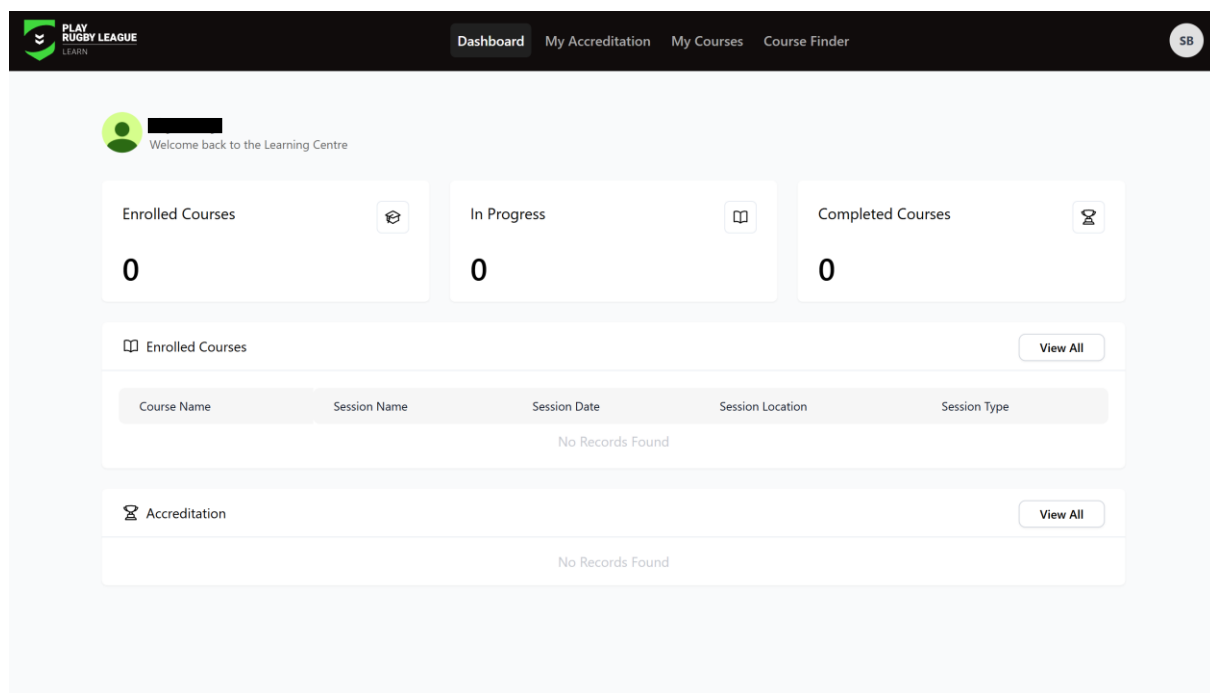

2. You will either be asked to select an account to continue, or you'll be redirected to the log in page:

UNITE. INSPIRE. GROW.

If you have an NRL Account log in, if not, click Sign Up and complete all fields to set up a profile.

3. You'll then be prompted to select your profile:

4. Your home screen should look like this:

You're now ready to be granted Recognition of Prior Learning for accreditations that were recorded previously in the Nest. NB – only TFA technical accreditation will be applied to the NRL Learning Centre