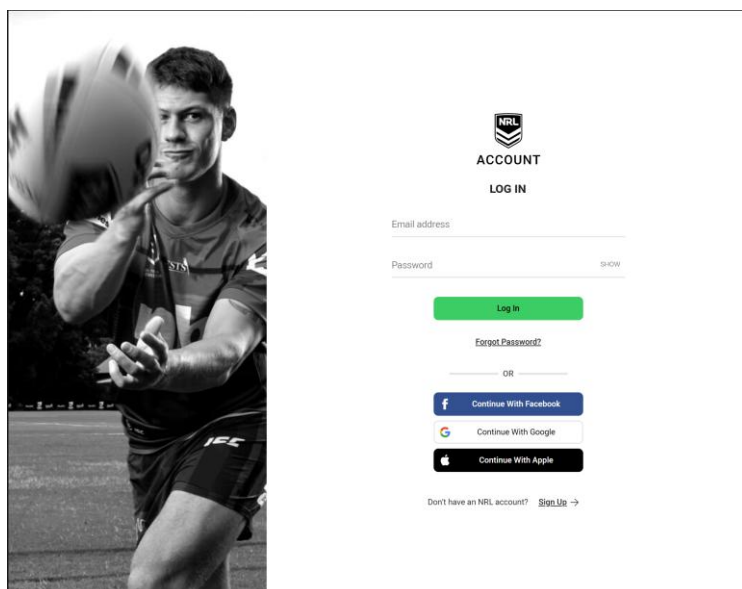

## NRL LEARNING CENTRE – Learner Profile

Get ready to be granted Recognition of Prior Learning for accreditations that were recorded previously in the Nest.

1. Log in here: <https://learn.mysideline.com.au/>

2. You will either be asked to select an account to continue, or you'll be redirected to the log in page:

UNITE. INSPIRE. GROW.

If you have an NRL Account log in, if not, click Sign Up and complete all fields to set up a profile.